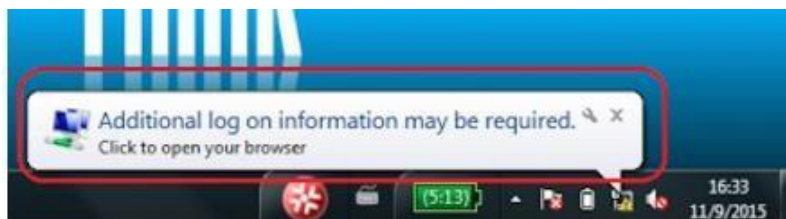

How to connect HSMC WiFi in Student Hostel? (Wired Network/Wireless Network)

Description:	This guide describes the steps of connecting wired and wireless network in Student Hostel.
Updated Date:	March, 2018

Wired Network

Step 1.

Connect your computer to the internet.

Click the pop-up bubble or open an internet browser and you will be redirected to the login portal

Step 2.

You are required to login through the login portal, enter your "**Windows username**" and "**Password**" to login.

Enter your Windows Username and Password.

Username:

Password: