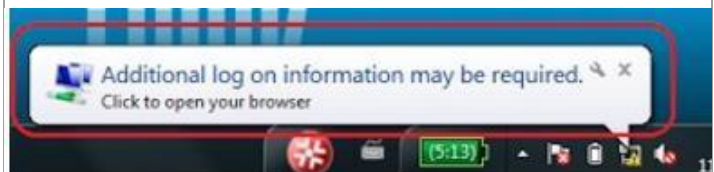

Step 3.

Once connected to WiFi, you will be prompted for additional log on, click the pop-up bubble or open an internet browser and you will be redirected to the login portal.